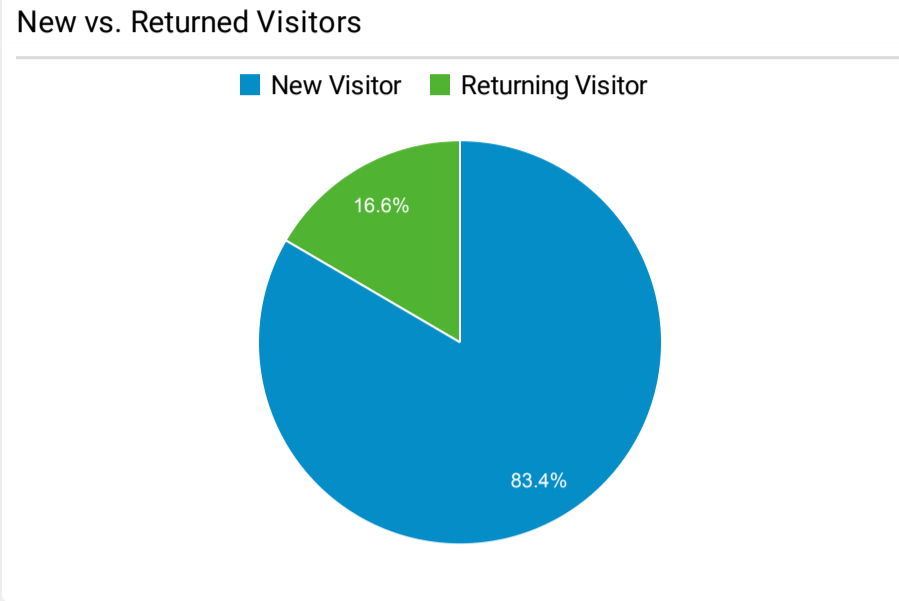

SchoolSafety.gov Web Performance Metrics

Dec 1, 2022 - Dec 31, 2022

All Users
100.00% Sessions

Total Visits
29,048
% of Total: 100.00% (29,048)

Avg. Visit Duration
00:02:11
Avg for View: 00:02:11 (0.00%)

Pageviews
33,798
% of Total: 100.00% (33,798)

Unique Visitors
12,801
% of Total: 100.00% (12,801)

Avg. Pages / Visit
2.09
Avg for View: 2.09 (0.00%)

Avg. Time on Page
00:01:56
Avg for View: 00:01:56 (0.00%)

Bounce Rate
54.44%
Avg for View: 54.44% (0.00%)