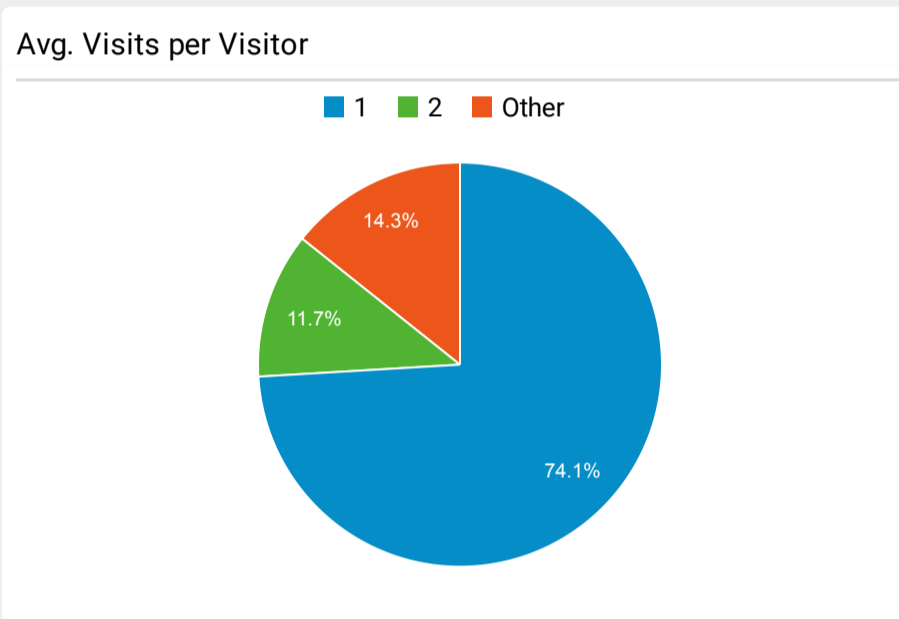

SchoolSafety.gov Web Performance Metrics

Dec 1, 2022 - Dec 31, 2022

All Users
100.00% Sessions

Total Visits
29,048
% of Total: 100.00% (29,048)

Avg. Visit Duration
00:02:11
Avg for View: 00:02:11 (0.00%)

Pageviews
33,798
% of Total: 100.00% (33,798)

Unique Visitors
12,801
% of Total: 100.00% (12,801)

Avg. Pages / Visit
2.09
Avg for View: 2.09 (0.00%)

Avg. Time on Page
00:01:56
Avg for View: 00:01:56 (0.00%)

Bounce Rate
54.44%
Avg for View: 54.44% (0.00%)